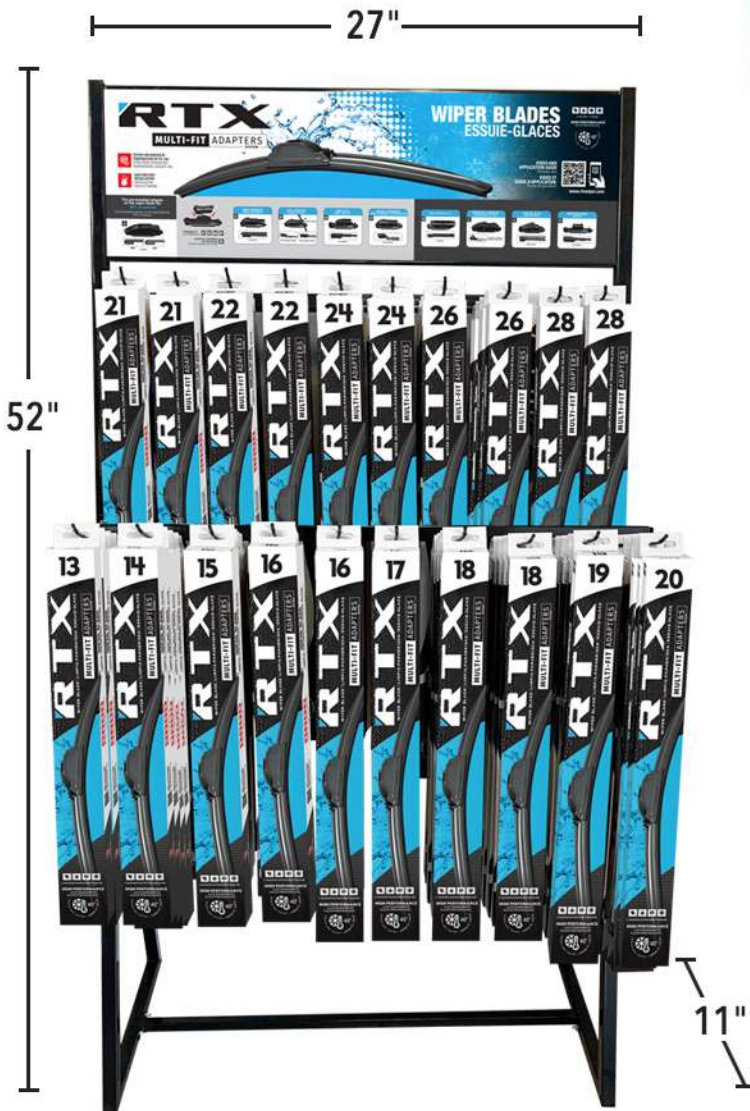

# RTX

## WALL DISPLAY RTXWR2080W

Hooks: 20  
Qty of wipers: 80

## FLOOR DISPLAY RTXWR2080FL

Hooks: 20  
Qty of wipers: 80