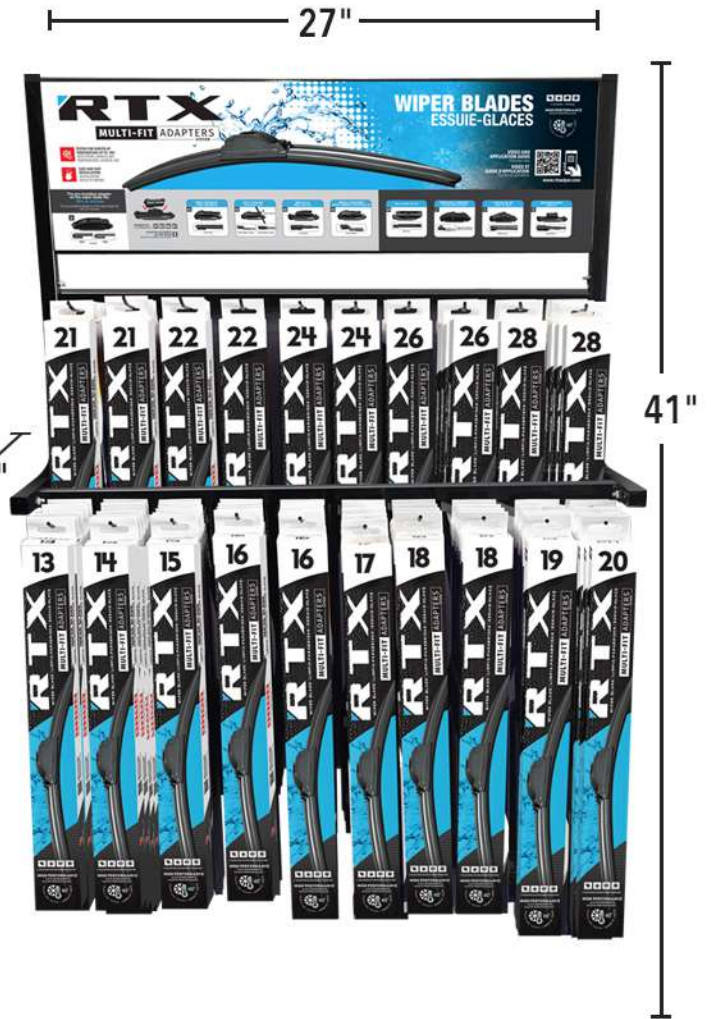

# RTX

## WALL DISPLAY RTXWR2080W

Hooks: 20  
Qty of wipers: 80

## FLOOR DISPLAY RTXWR2080FL

Hooks: 20  
Qty of wipers: 80